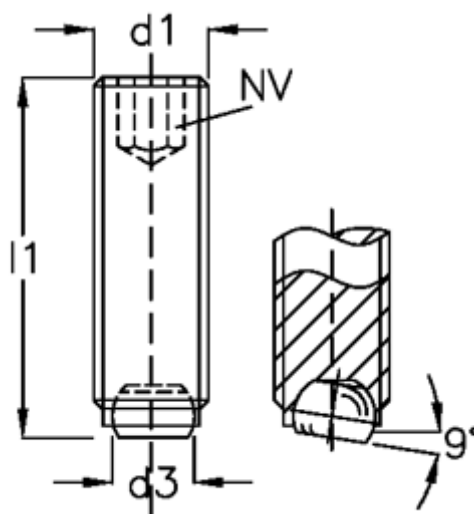

Article number: 20904615

Description: E+G Ball point screw
GN 605-M6-10-V

Measures

d1	= M6
d2	= 4.0
d3	= 3.2
Internal hexagon	= 3
l1	= 10